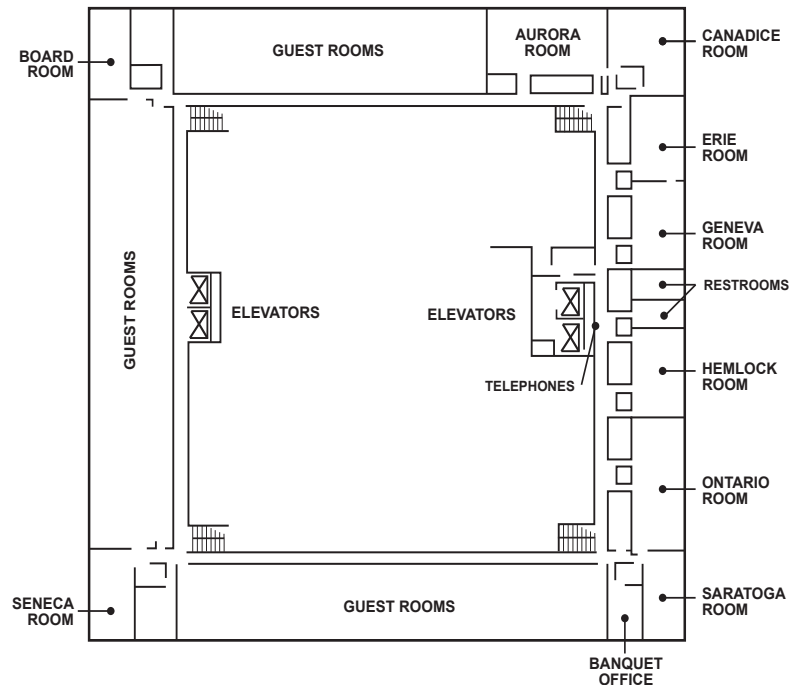

CONFERENCE CENTER

ROCHESTER PLAZA
HOTEL & CONFERENCE CENTER