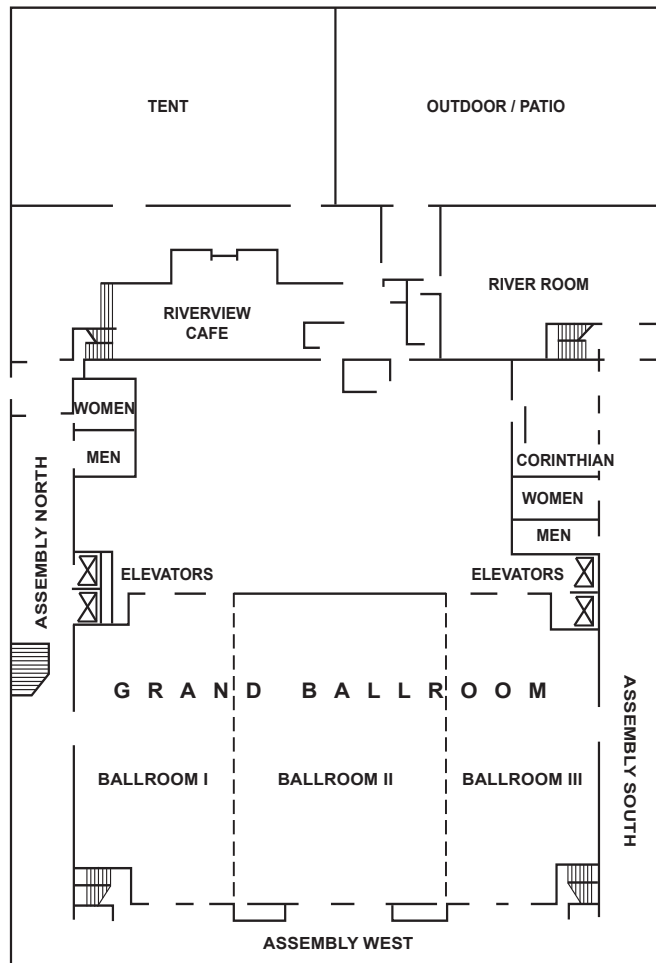

ROOM DIMENSIONS AND CAPACITIES

ROOM	DIMENSIONS		SQUARE		HEIGHT		CAPACITY OF PEOPLE PER SETUP			
	FEET	METERS	FEET	METERS	FEET	METERS	RECEPTION	BANQUET	THEATER	CLASSROOM
Grand Ballroom	134x66	41x20	8844	804	16'	4.88	1200	850	1250	625
Ballroom I	43x66	13x20	2838	260	16'	4.88	400	220	350	175
Ballroom II	48x66	13x20	3168	290	16'	4.88	400	300	375	220
Ballroom III	43x66	14x20	2838	260	16'	4.88	400	220	350	175
Pre-function North	18x121	13x20	2178	200	9.6'	2.93	100	-	-	-
Pre-function West	18x174	5x37	3132	290	9.6'	2.93	300	-	-	-
Pre-function South	18x134	5x53	2412	225	9.6'	2.93	300	-	-	-
Corinthian Room	39x24	5x41	864	82	8'	2.44	50	50	75	40
River Room	60x35	12x7	2100	195	9.6'	2.93	150	120	125	50
Boardroom	28x18	18x11	500	46	8'	2.44	12	-	-	-
Canadice Suite	28x18	9x5	500	46	8'	2.44	30	-	-	-
Seneca Room	26x13	8x4	340	31	8'	2.44	20	20	24	9
Saratoga Room	26x13	8x4	340	31	8'	2.44	20	20	24	9
Erie Room	26x18	8x5	470	44	8'	2.44	40	30	45	24
Hemlock Room	26x18	8x5	470	44	8'	2.44	40	30	45	24
Geneva Room	39x18	12x5	700	65	8'	2.44	50	50	65	33
Ontario Room	39x18	9x5	700	65	8'	2.44	50	50	65	33
Aurora Toom	39x18	12x5	700	65	8'	2.44	50	50	65	33
Pavilion/Tent	55x40	17x12	2200	200	10'	3.04	225	210	-	-
Outdoor/Patio	50x32	15x9.7	1600	148	-	-	100	-	-	-

SECOND FLOOR

CONFERENCE CENTER

ROCHESTER PLAZA
HOTEL & CONFERENCE CENTER

ROCHESTER PLAZA HOTEL & CONFERENCE CENTER

WHATEVER THE OCCASION, MAKE THE ROCHESTER PLAZA YOUR DESTINATION!

Location

- Conveniently located in the heart of Downtown near all major cultural, entertainment and sports attractions
- Just two blocks from the Convention Center, Frontier Field, Blue Cross Arena and High Falls
- Six miles to Rochester International Airport – complimentary shuttle service to and from the airport
- Five blocks from Strong National Museum of Play
- Five minutes to George Eastman House, International Museum of Photography, Rochester Museum & Science Center and Memorial Art Gallery
- On-site parking, covered and open